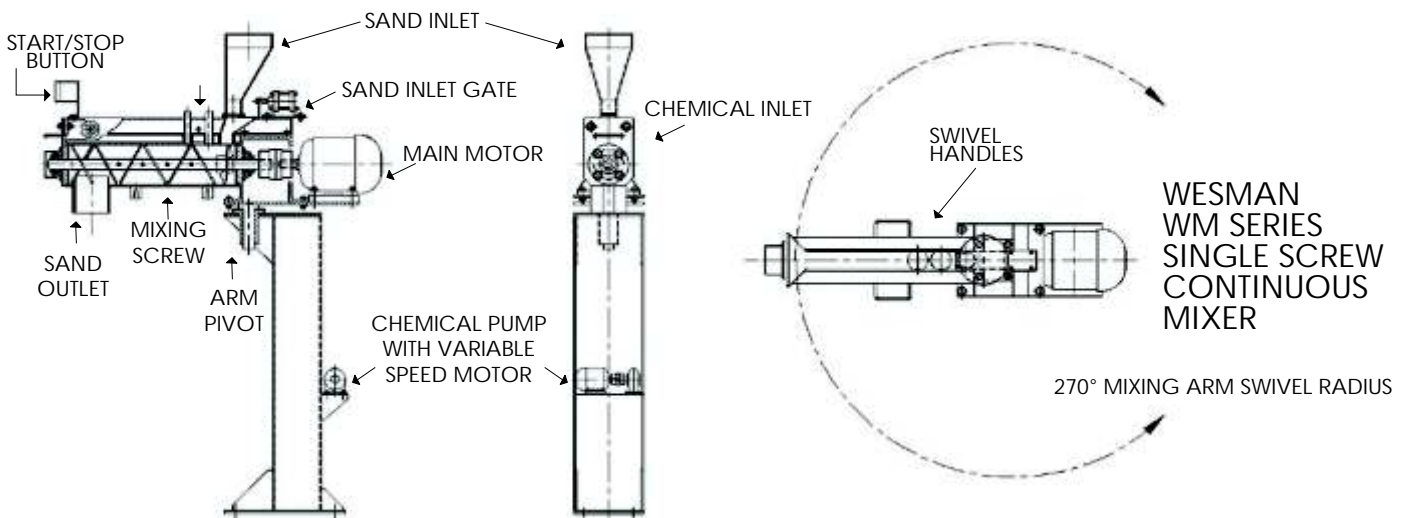

SINGLE SCREW CONTINUOUS MIXER

WESMAN FOUNDRY EQUIPMENT

WM-SERIES

WESMAN WM-SERIES SINGLE SCREW CONTINUOUS MIXERS are designed for thorough blending and mixing of sand with sodium silicate or different chemicals of various no-bake binder system. This is an ideal machine for applications requiring small, medium or large moulds or cores, and is offered in four sizes with capacities ranging from 2.5 to 19 tonnes per hour.

STAR FEATURES

- Designed for continuous heavy-duty operation
- Simple to operate and easy to maintain
- Rugged construction
- Countrywide after-sales service
- Wesman quality built into every machine

The mixing blades are hard-faced with tungsten carbide bits. Sand entering the mixing tube is metered by an easily adjustable pneumatically operated sliding gate. The mixing tube opens into two halves for full access to mixing blades for cleaning. The shaft and tube assemblies are easily removable for cleaning and maintenance. The pumping system contains a set of positive displacement gear pumps located in the mixer base, with re-circulation via pneumatically operated diverter valves and variable frequency speed control drives for accurate metering of binder to obtain best results.

The flow of chemicals and sand is controlled by a PLC with preset timers to make setups for different mixtures fast and easy. A semi-automatic calibration feature lets the operator select and accurately measure sand or binder flow for a predetermined time period, eliminating calibration inaccuracies. For less critical applications, a simpler model is also offered without PLC and variable frequency speed control drive.